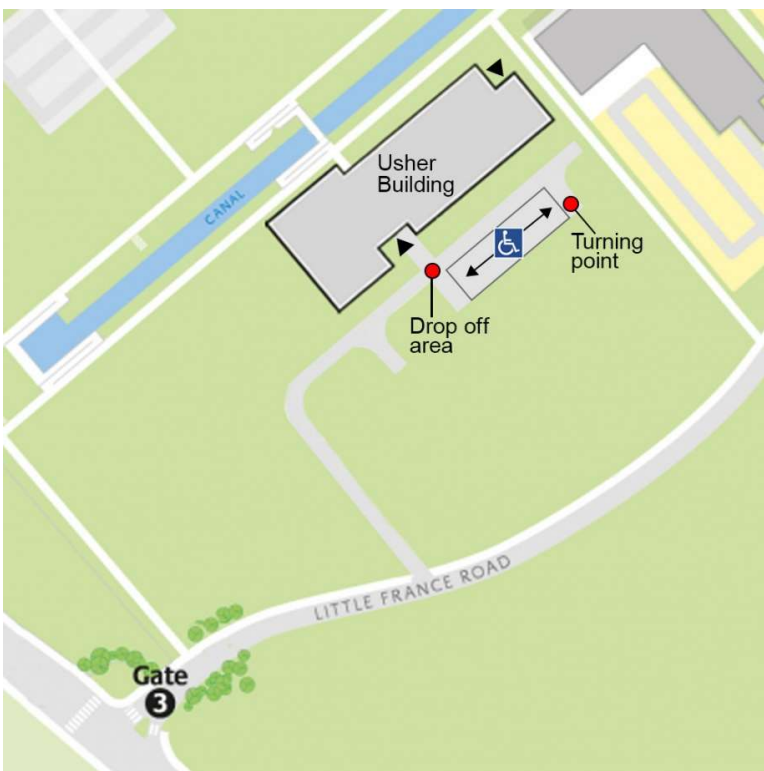

Usher Building – visitor drop off instructions

Enter Edinburgh BioQuarter via Gate 3 onto Little France Road.

Take first left.

Drop off area in front of entrance to building.

Continue ahead to turn.

Disabled parking, with electric charging, is available.