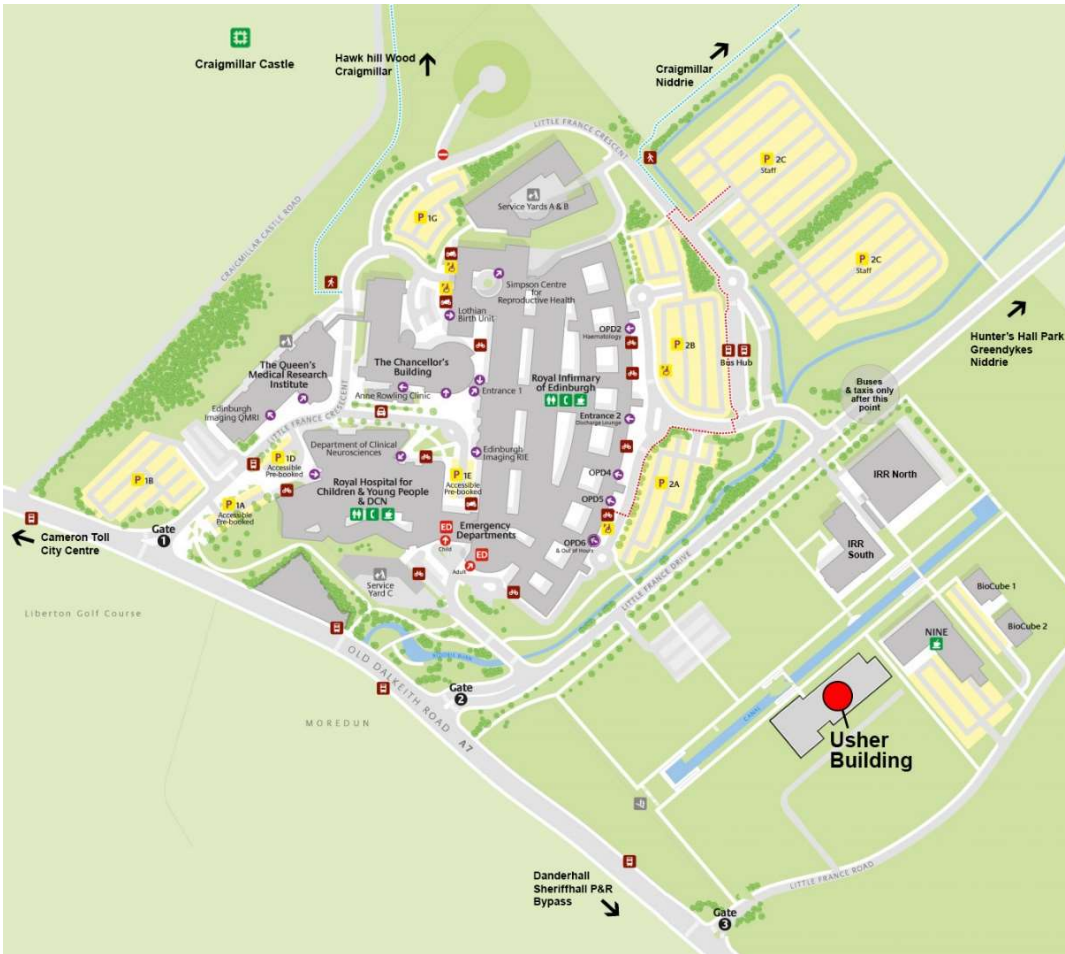

Usher Building – visitor drop off instructions

Enter Edinburgh BioQuarter via Gate 3 onto Little France Road.

Take first left.

Drop off area in front of entrance to building.

Continue ahead to turn.

Disabled parking, with electric charging, is available.